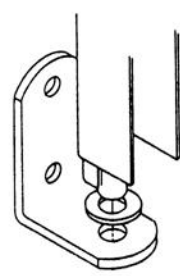

*“Easy Glide”*™  
LATTICE STYLE GATES

Reversing Lock Tabs

Once collapsed, gate can hinge in or hinge out

Pedestal Mount & Roller Assembly

Locking Cane Bolt

- *Innovative Design-Superior Engineering*
- *The Smoothest operating gate of it's kind.*
- *High Quality Materials & Craftsmanship*
- *Perfect for Dock Doors, Hallways or Anywhere pedestrian control is needed.*

Specify the Tab Stand-off dimension needed when ordering.

Tabs available with Stand-offs starting at 1"

All mounting brackets are manufactured using heavy duty 3/16" x 1-1/2" steel

Mounting Holes- 3/8" diameter

Side Posts- 15 gauge Channel

Lattice Bars 14 Gauge Channels

Finish Electro statically Applied enamel paint

Black-Standard Color

Top Mount L-Tab For stand-off from 1"-5"

Reversing Lock Tab Swings to allow use from the front or rear.

Zinc plated castor with Rubber wheel

Reinforced Top Stand-off Bracket For stand-offs greater than 5"

For the bottom mounting point, choose either the L-Tab or the Pedestal Bracket

Bottom L-Tab

Pedestal Bracket (height matches castor height)