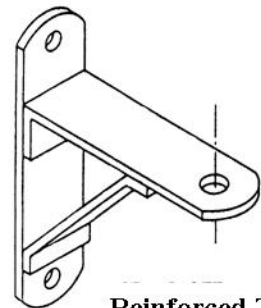

*“Easy Glide”*™  
LATTICE STYLE GATES

Reversing Lock Tabs

Once collapsed, gate can hinge in or hinge out

Pedestal Mount & Roller Assembly

Locking Cane Bolt

- *Innovative Design-Superior Engineering*
- *The Smoothest operating gate of it's kind.*
- *High Quality Materials & Craftsmanship*
- *Perfect for Dock Doors, Hallways or Anywhere pedestrian control is needed.*

Specify the Tab Stand-off dimension needed when ordering.

Tabs available with Stand-offs starting at 1"

All mounting brackets are manufactured using heavy duty 3/16" x 1-1/2" steel

Mounting Holes- 3/8" diameter

Side Posts- 15 gauge Channel

Lattice Bars 14 Gauge Channels

Finish Electro statically Applied enamel paint

Black-Standard Color

Top Mount L-Tab For stand-off from 1"-5"

Reversing Lock Tab Swings to allow use from the front or rear.

Zinc plated castor with Rubber wheel

Reinforced Top Stand-off Bracket For stand-offs greater than 5"

For the bottom mounting point, choose either the L-Tab or the Pedestal Bracket

Bottom L-Tab

Pedestal Bracket (height matches castor height)