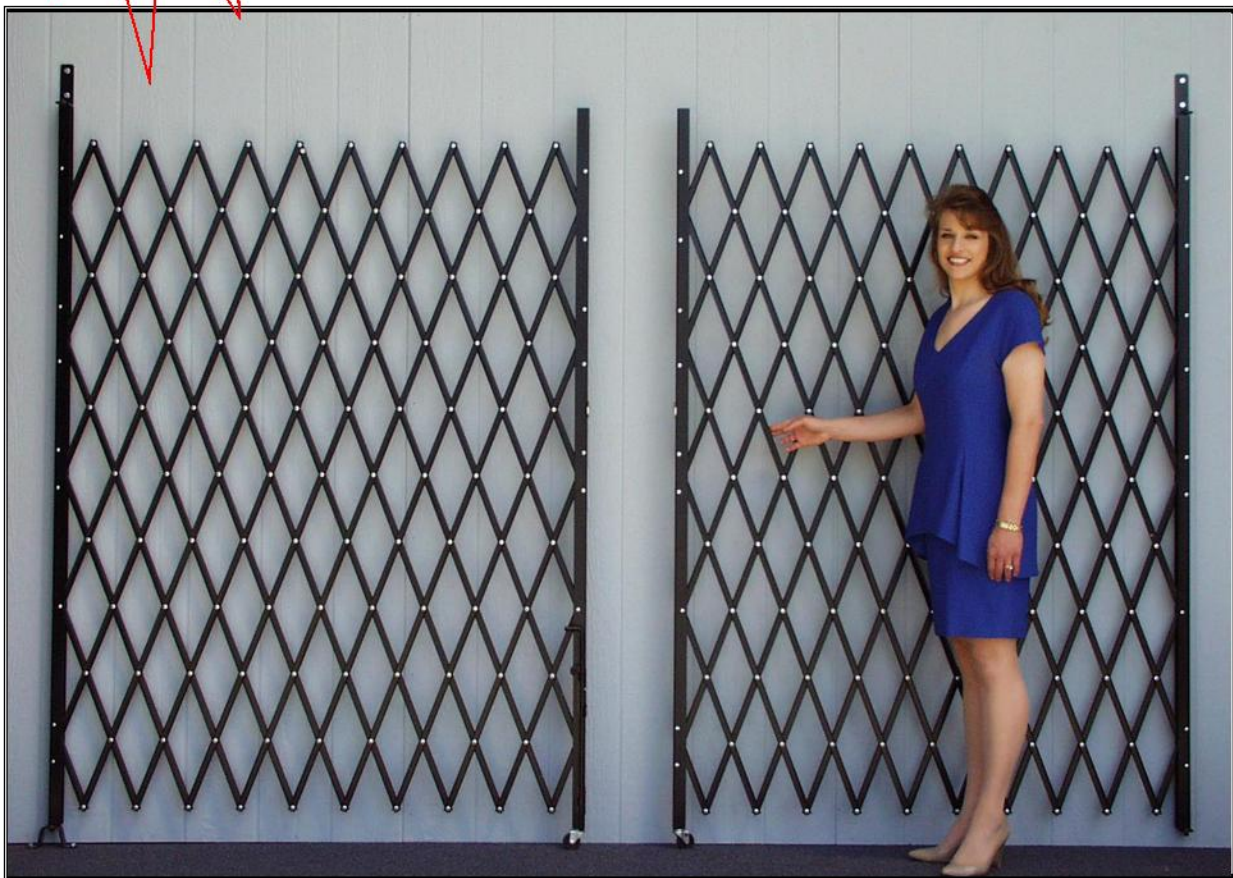

1374 East Ninth Street, Pomona, California 91766  
Telephone (909) 629-3026 Fax (909) 629-0852

**NEW  
DESIGN!**

**"Easy Glide"™  
LATTICE STYLE GATES**

- ***New Innovative Design-***  
The smoothest operating gate of it's kind.
- ***Superior Engineering-***  
Enhanced structural design. Adds rigidity. Clean, new look.
- ***Reversing Lock Tab-***  
Allows the same gate to stack left or right.
- ***Universal Hardware-***  
Quick and simple installation. Choose from dozens of mounting brackets.
- ***High Quality Materials & Craftsmanship-***  
The same high quality you have come to expect from A/C Folding Gates.
- ***No Welding Required***
- ***Competitive Pricing***
- ***Excellent Service***
- ***Nationwide shipping***

*“Easy Glide”*™  
LATTICE STYLE GATES

Reversing Lock Tabs

Once collapsed, gate can hinge in or hinge out

Pedestal Mount & Roller Assembly

Locking Cane Bolt

- *Innovative Design-Superior Engineering*
- *The Smoothest operating gate of it's kind.*
- *High Quality Materials & Craftsmanship*
- *Perfect for Dock Doors, Hallways or Anywhere pedestrian control is needed.*

Specify the Tab Stand-off dimension needed when ordering.

Tabs available with Stand-offs starting at 1"

All mounting brackets are manufactured using heavy duty 3/16" x 1-1/2" steel

Mounting Holes- 3/8" diameter

Side Posts- 15 gauge Channel

Lattice Bars 14 Gauge Channels

Finish Electro statically Applied enamel paint

Black-Standard Color

Top Mount L-Tab For stand-off from 1"-5"

Reversing Lock Tab Swings to allow use from the front or rear.