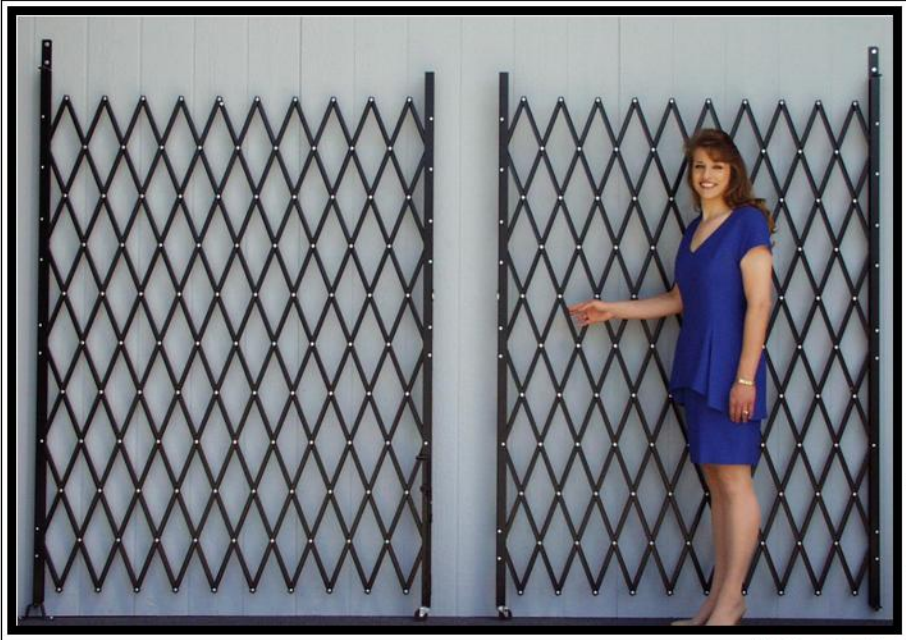

1374 East Ninth Street, Pomona, California 91766  
Telephone (909) 629-3026 Fax (909) 629-0852

**NEW  
DESIGN!**

**"Easy Glide"™  
LATTICE STYLE GATES**

- ***New Innovative Design-***  
The smoothest operating gate of it's kind.
- ***Superior Engineering-***  
Enhanced structural design. Adds rigidity. Clean, new look.
- ***Reversing Lock Tab-***  
Allows the same gate to stack left or right.
- ***Universal Hardware-***  
Quick and simple installation. Choose from dozens of mounting brackets.
- ***High Quality Materials & Craftsmanship-***  
The same high quality you have come to expect from A/C Folding Gates.
- ***No Welding Required***
- ***Competitive Pricing***
- ***Excellent Service***
- ***Nationwide shipping***

*“Easy Glide”*™  
LATTICE STYLE GATES

Reversing Lock Tabs

Once collapsed, gate can hinge in or hinge out

Pedestal Mount & Roller Assembly

Locking Cane Bolt

- *Innovative Design-Superior Engineering*
- *The Smoothest operating gate of it's kind.*
- *High Quality Materials & Craftsmanship*
- *Perfect for Dock Doors, Hallways or Anywhere pedestrian control is needed.*

Specify the Tab Stand-off dimension needed when ordering.

Tabs available with Stand-offs starting at 1"

All mounting brackets are manufactured using heavy duty 3/16" x 1-1/2" steel

Mounting Holes- 3/8" diameter

Side Posts- 15 gauge Channel

Lattice Bars 14 Gauge Channels

Finish Electro statically Applied enamel paint

Black-Standard Color

Top Mount L-Tab For stand-off from 1"-5"

Reversing Lock Tab Swings to allow use from the front or rear.