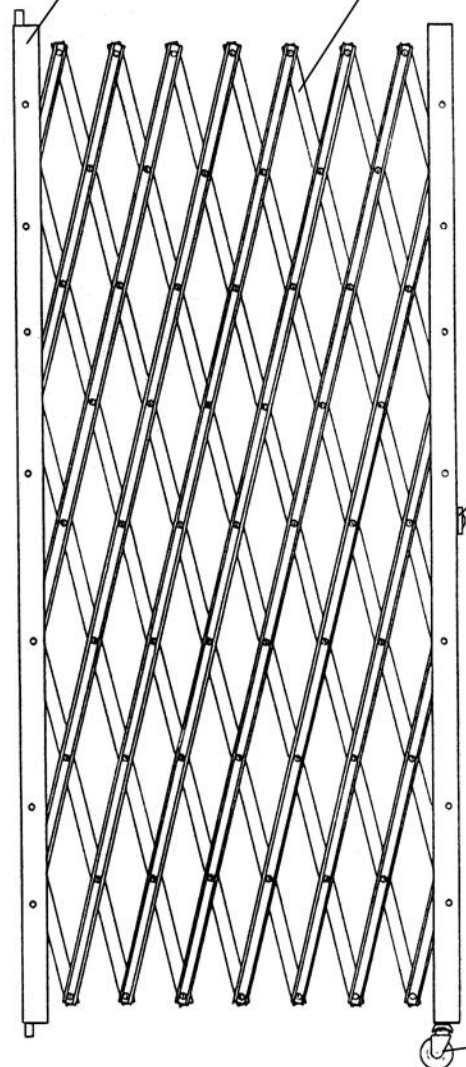

*“Easy Glide”*™  
LATTICE STYLE GATES

Reversing Lock Tabs

Once collapsed, gate can hinge in or hinge out

Pedestal Mount & Roller Assembly

Locking Cane Bolt

- *Innovative Design-Superior Engineering*
- *The Smoothest operating gate of it's kind.*
- *High Quality Materials & Craftsmanship*
- *Perfect for Dock Doors, Hallways or Anywhere pedestrian control is needed.*

Specify the Tab Stand-off dimension needed when ordering.

Tabs available with Stand-offs starting at 1"

All mounting brackets are manufactured using heavy duty 3/16" x 1-1/2" steel

Mounting Holes- 3/8" diameter

Side Posts- 15 gauge Channel

Lattice Bars 14 Gauge Channels

Finish Electro statically Applied enamel paint

Black-Standard Color

Top Mount L-Tab For stand-off from 1"-5"

Reversing Lock Tab Swings to allow use from the front or rear.

Zinc plated castor with Rubber wheel

Reinforced Top Stand-off Bracket For stand-offs greater than 5"

For the bottom mounting point, choose either the L-Tab or the Pedestal Bracket

Bottom L-Tab

Pedestal Bracket (height matches castor height)