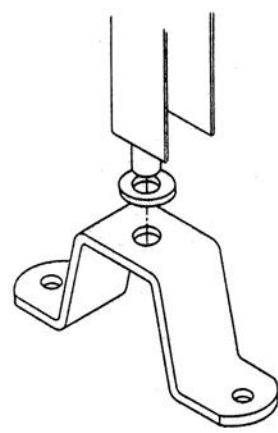

*“Easy Glide”*™  
LATTICE STYLE GATES

Reversing Lock Tabs

Once collapsed, gate can hinge in or hinge out

Pedestal Mount & Roller Assembly

Locking Cane Bolt

- *Innovative Design-Superior Engineering*
- *The Smoothest operating gate of it's kind.*
- *High Quality Materials & Craftsmanship*
- *Perfect for Dock Doors, Hallways or Anywhere pedestrian control is needed.*

Side Posts- 15 gauge Channel

Lattice Bars 14 Gauge Channels

Finish Electro statically Applied enamel paint

Black-Standard Color

Top Mount L-Tab For stand-off from 1"-5"

Reversing Lock Tab Swings to allow use from the front or rear.

Zinc plated castor with Rubber wheel

Reinforced Top Stand-off Bracket For stand-offs greater than 5"

For the bottom mounting point, choose either the L-Tab or the Pedestal Bracket

Bottom L-Tab

Pedestal Bracket (height matches castor height)

When collapsed, gates are made to hinge in and out

877-247-2935

www.authoritydockanddoor.com