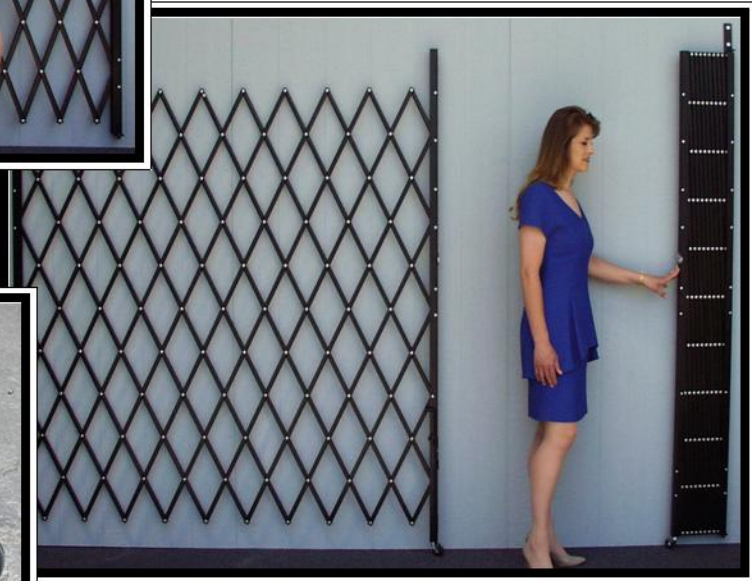

1374 East Ninth Street, Pomona, California 91766  
Telephone (909) 629-3026 Fax (909) 629-0852

**NEW  
DESIGN!**

**"Easy Glide"™  
LATTICE STYLE GATES**

- ***New Innovative Design-***  
The smoothest operating gate of it's kind.
- ***Superior Engineering-***  
Enhanced structural design. Adds rigidity. Clean, new look.
- ***Reversing Lock Tab-***  
Allows the same gate to stack left or right.
- ***Universal Hardware-***  
Quick and simple installation. Choose from dozens of mounting brackets.
- ***High Quality Materials & Craftsmanship-***  
The same high quality you have come to expect from A/C Folding Gates.
- ***No Welding Required***
- ***Competitive Pricing***
- ***Excellent Service***
- ***Nationwide shipping***

*“Easy Glide”*™  
LATTICE STYLE GATES

Reversing Lock Tabs

Once collapsed, gate can hinge in or hinge out

Pedestal Mount & Roller Assembly

Locking Cane Bolt

- *Innovative Design-Superior Engineering*
- *The Smoothest operating gate of it's kind.*
- *High Quality Materials & Craftsmanship*
- *Perfect for Dock Doors, Hallways or Anywhere pedestrian control is needed.*

Specify the Tab Stand-off dimension needed when ordering.

Tabs available with Stand-offs starting at 1"

All mounting brackets are manufactured using heavy duty 3/16" x 1-1/2" steel

Mounting Holes- 3/8" diameter

Side Posts- 15 gauge Channel

Lattice Bars 14 Gauge Channels

Finish Electro statically Applied enamel paint

Black-Standard Color

Top Mount L-Tab For stand-off from 1"-5"

Reversing Lock Tab Swings to allow use from the front or rear.