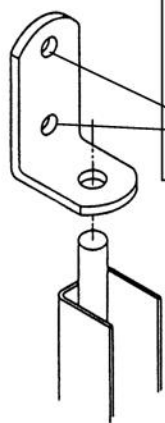

*“Easy Glide”*™  
LATTICE STYLE GATES

Reversing Lock Tabs

Once collapsed, gate can hinge in or hinge out

Pedestal Mount & Roller Assembly

Locking Cane Bolt

- *Innovative Design-Superior Engineering*
- *The Smoothest operating gate of it's kind.*
- *High Quality Materials & Craftsmanship*
- *Perfect for Dock Doors, Hallways or Anywhere pedestrian control is needed.*

Specify the Tab Stand-off dimension needed when ordering.

Tabs available with Stand-offs starting at 1"

All mounting brackets are manufactured using heavy duty 3/16" x 1-1/2" steel

Mounting Holes- 3/8" diameter

Side Posts- 15 gauge Channel

Lattice Bars 14 Gauge Channels

Finish Electro statically Applied enamel paint

Black-Standard Color

Top Mount L-Tab For stand-off from 1"-5"

Reversing Lock Tab Swings to allow use from the front or rear.

Zinc plated castor with Rubber wheel

Reinforced Top Stand-off Bracket For stand-offs greater than 5"

For the bottom mounting point, choose either the L-Tab or the Pedestal Bracket

Bottom L-Tab

Pedestal Bracket (height matches castor height)