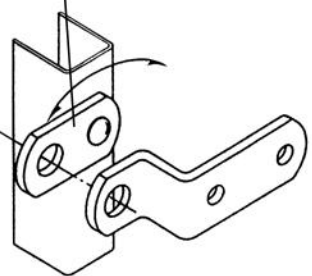

*“Easy Glide”*™  
LATTICE STYLE GATES

Reversing Lock Tabs

Once collapsed, gate can hinge in or hinge out

Pedestal Mount & Roller Assembly

Locking Cane Bolt

- *Innovative Design-Superior Engineering*
- *The Smoothest operating gate of it's kind.*
- *High Quality Materials & Craftsmanship*
- *Perfect for Dock Doors, Hallways or Anywhere pedestrian control is needed.*

Specify the Tab Stand-off dimension needed when ordering.

Tabs available with Stand-offs starting at 1"

All mounting brackets are manufactured using heavy duty 3/16" x 1-1/2" steel

Mounting Holes- 3/8" diameter

Side Posts- 15 gauge Channel

Lattice Bars 14 Gauge Channels

Finish Electro statically Applied enamel paint

Black-Standard Color

Top Mount L-Tab For stand-off from 1"-5"

Reversing Lock Tab Swings to allow use from the front or rear.

Zinc plated castor with Rubber wheel

Reinforced Top Stand-off Bracket For stand-offs greater than 5"

For the bottom mounting point, choose either the L-Tab or the Pedestal Bracket

Bottom L-Tab

Pedestal Bracket (height matches castor height)